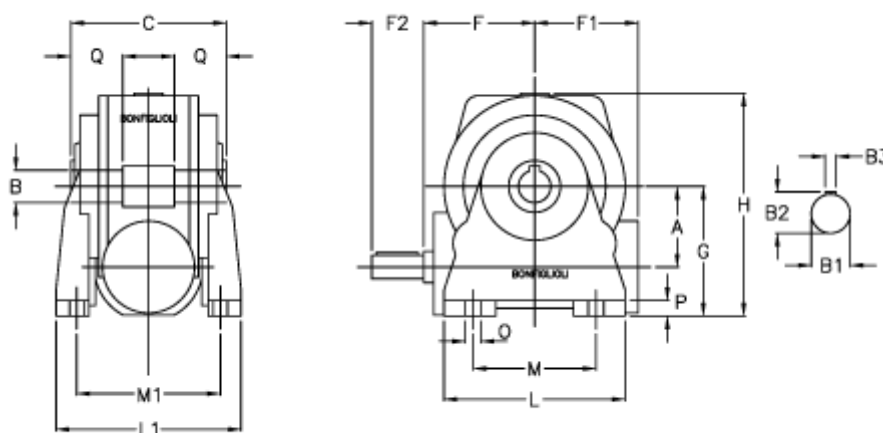

Data Sheet

Article number: 3901150064100

Description: Worm gear with solid input shaft
VF 150N-64-HS

Measures

a	= 150.0	F1 = 179	O = 18.0
B	= 50	F2 = 65	P = 20
B1	= 35	g = 220	Q = 55.0
B2	= 38.0	H = 400.0	
B3	= 10	L = 330	
C	= 175	L1 = 260	
Description = VF 150N-xx-HS		m = 240	
F	= 185.0	M1 = 211.0	